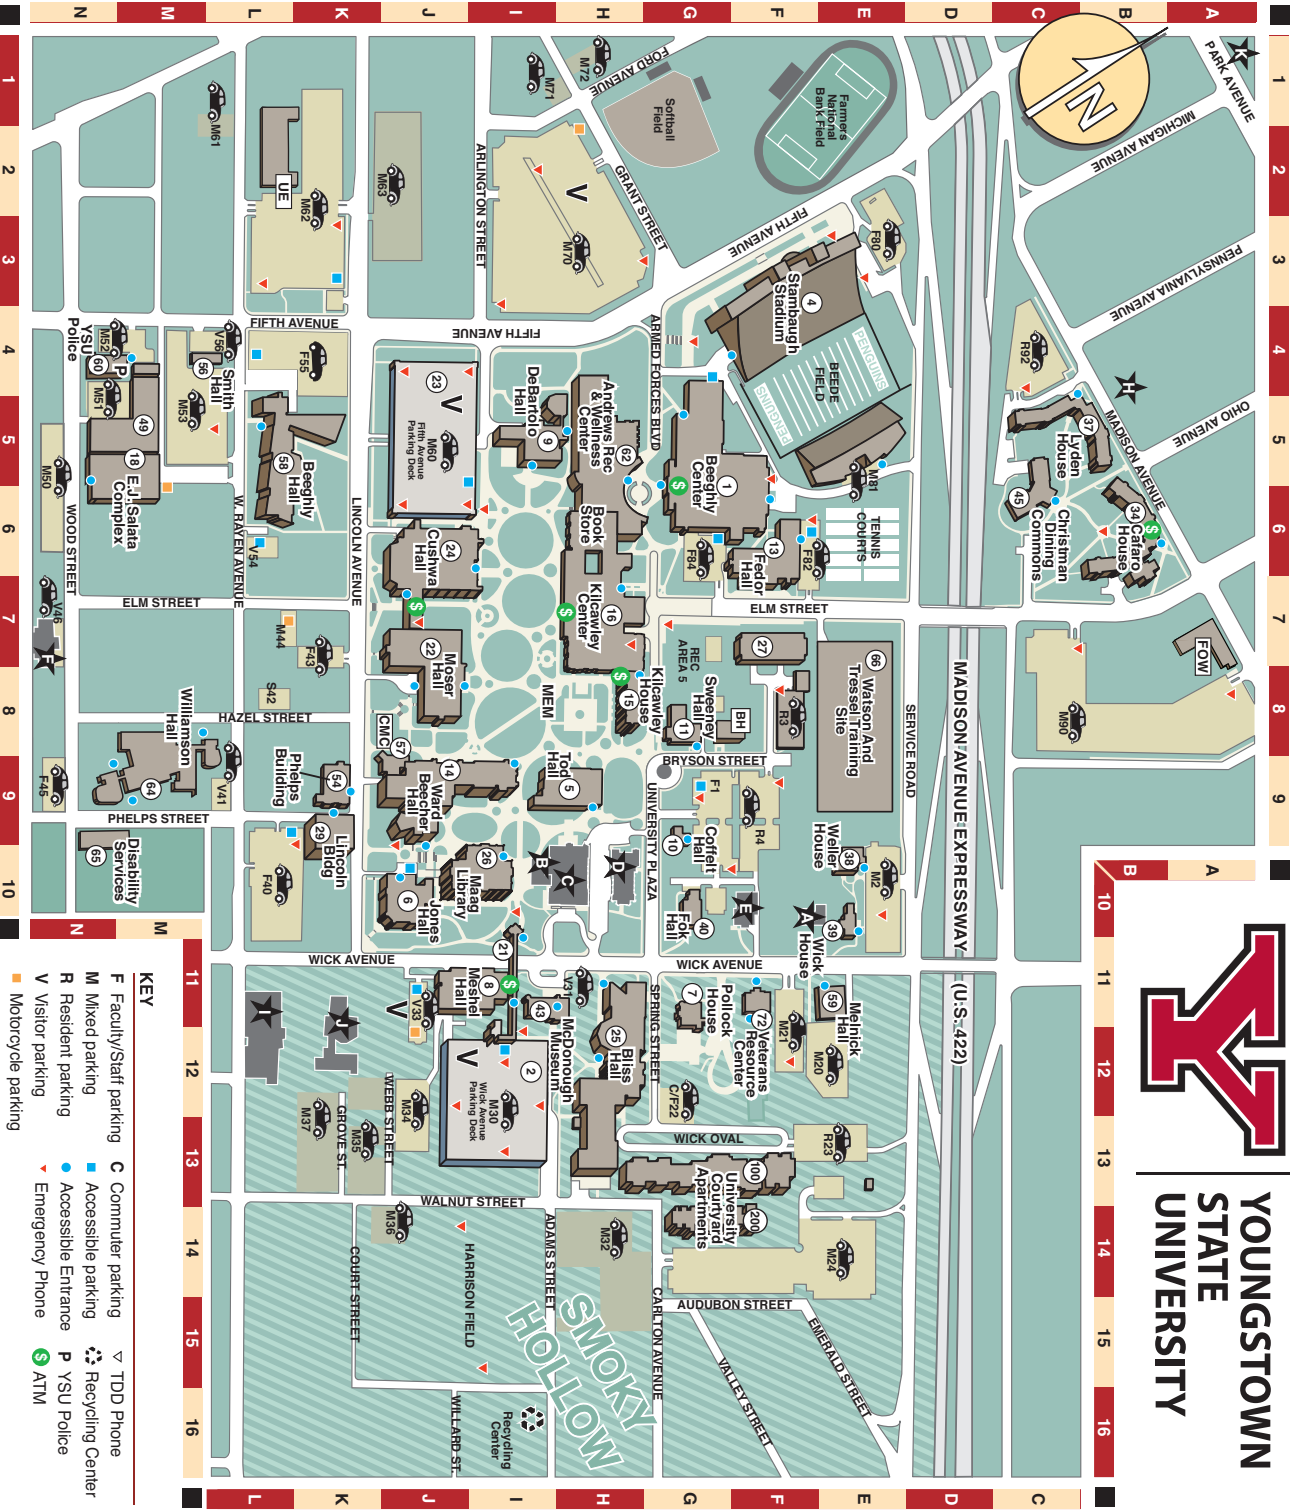

Area Arts & Cultural Venues & Churches

- A Arms Family Museum of Local History
- B Beecher Center for Technology in the Arts
- C Butler Institute of American Art
- D Butler Institute - North Annex
- E Holy Trinity Romanian Orthodox Church
- F Museum of Industry and Labor
- H Newman Center
- I Public Library
- J St. John's Episcopal Church
- K Wick Park
- 10F Arms Family Museum of Local History
- 10I Beecher Center for Technology in the Arts
- 10H Butler Institute of American Art
- 10H Butler Institute - North Annex
- 10F Holy Trinity Romanian Orthodox Church
- 7N Museum of Industry and Labor
- 4B Newman Center
- 11L Public Library
- 11K St. John's Episcopal Church
- 1A Wick Park

rev 5.16