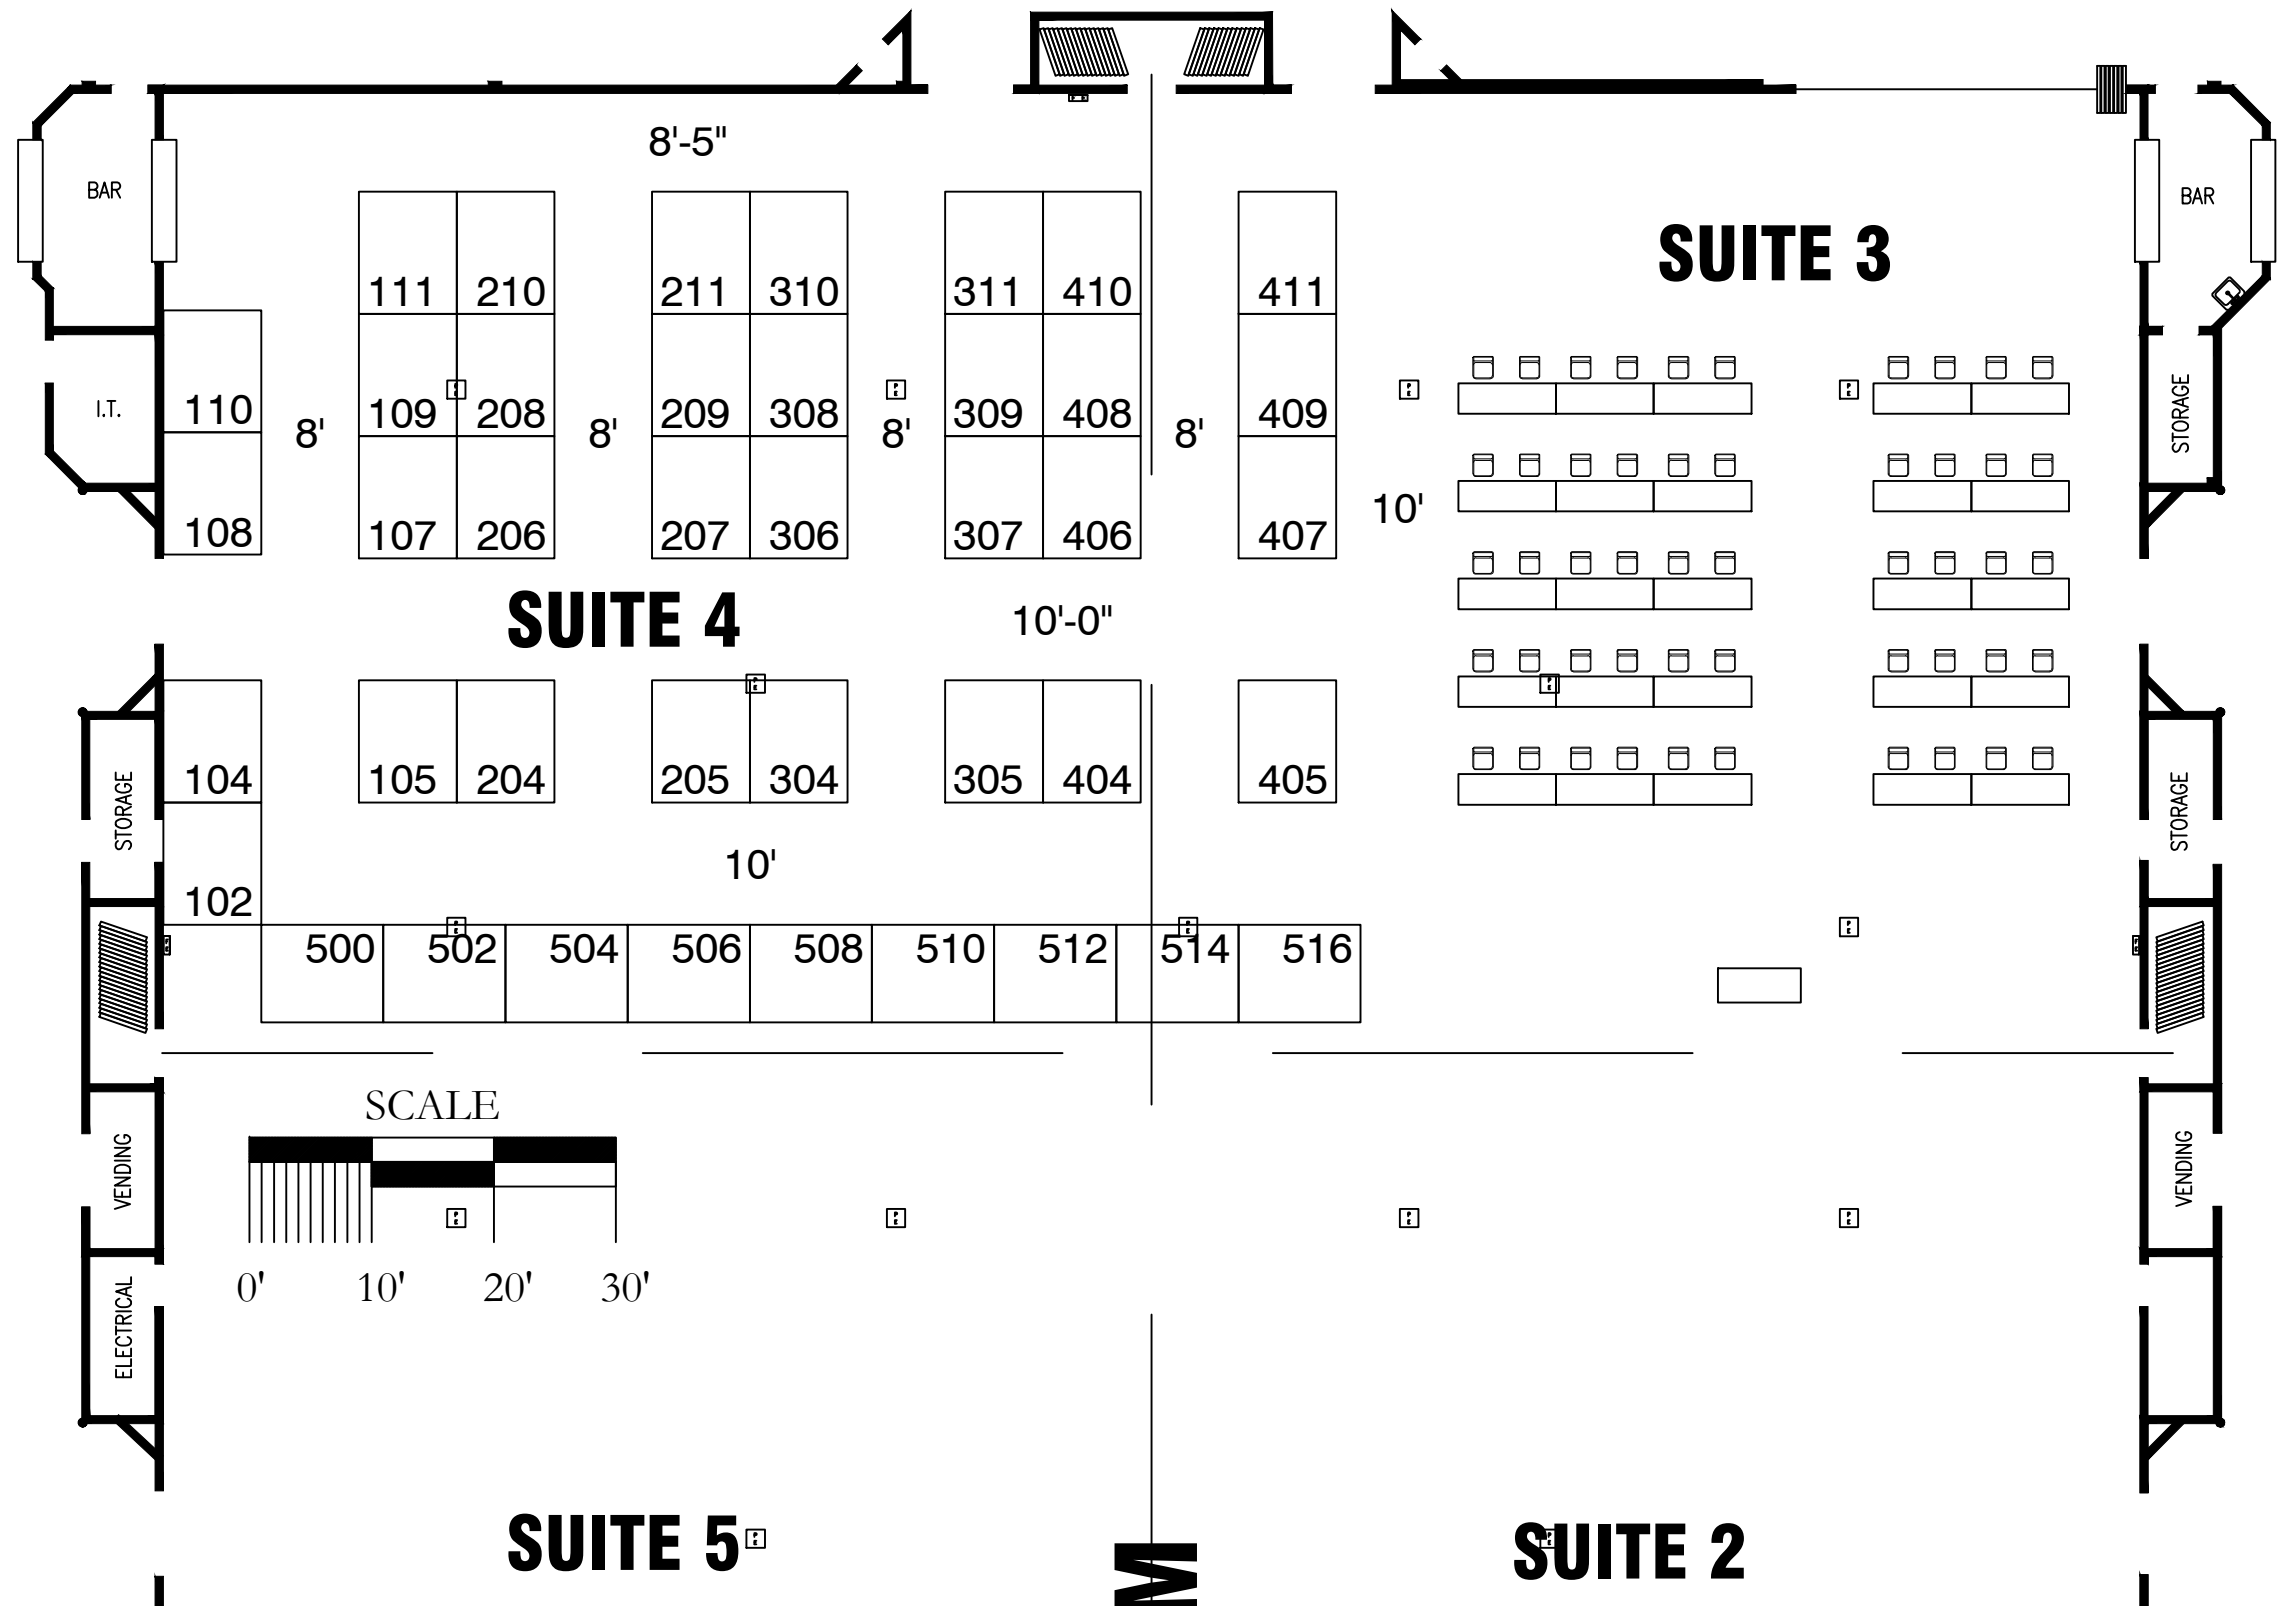

Legend:

Inventory as of 03/19/2018

Dimension 6x10'	Size 80	Qty 40	SqFt 3,200	Rented 0	Available 40
Totals:	40	3,200	0	40	

AE: Carolyn Hodge

Show Number: 00572

Drawn By: SRAY

Revised: 3/19/2018 3:23 PM

File: 00572-02-18 oaea.dwg

Every effort has been made to ensure the accuracy of all information contained on this floor plan. However, no warranties, either expressed or implied are made with respect to this floor plan. If the location of building columns, utilities or other architectural components of the facility is a consideration in the construction of an exhibit, it is the sole responsibility of the exhibitor to physically inspect the facility to verify all dimensions and locations.

SERVICE CORRIDOR

EAST PATHWAY

1 PATHWAY

PATHWAY

M